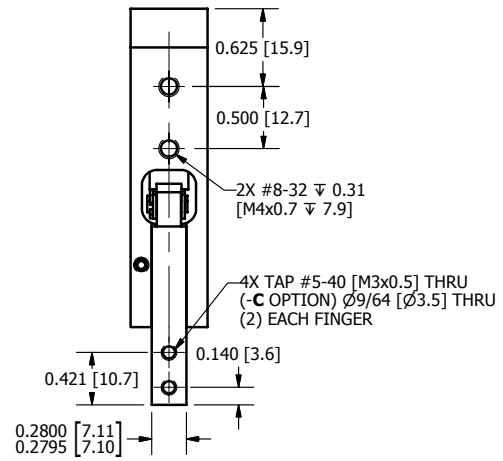

STANDARD ANGLE (SHOWN) - 10°
(-W OPTION) WIDE ANGLE - 20°

DURA-GRIP
RB-94