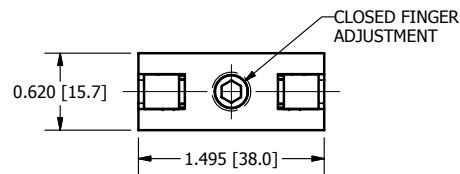

STANDARD ANGLE (SHOWN) - 10°
(-W OPTION) WIDE ANGLE - 20°

DURA-GRIP
RB-94