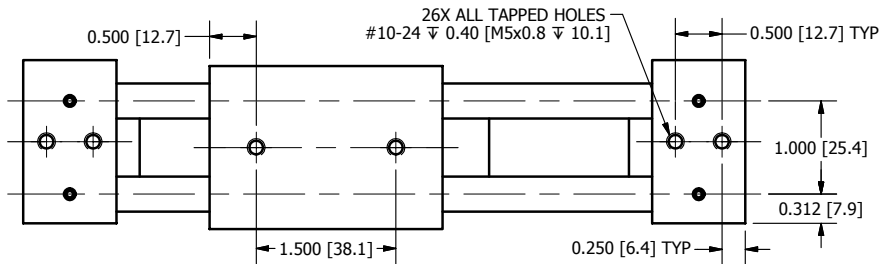

STROKE	A	B
0.50 [12.7]	6.75 [171.5]	0.50 [12.7]
1.00 [25.4]	7.25 [184.2]	0.50 [12.7]
1.50 [38.1]	7.75 [196.9]	0.50 [12.7]
2.00 [50.8]	8.75 [222.3]	1.00 [25.4]
2.50 [63.5]	9.75 [247.7]	1.50 [38.1]
3.00 [76.2]	10.75 [273.1]	2.00 [50.8]
3.50 [88.9]	11.75 [298.5]	2.50 [63.5]
4.00 [101.6]	12.75 [323.9]	3.00 [76.2]

STROKE TOLERANCE
 NOMINAL + 0.000 / - 0.030 [+0.0 / -0.8]

DURA-SLIDE
AIR-10