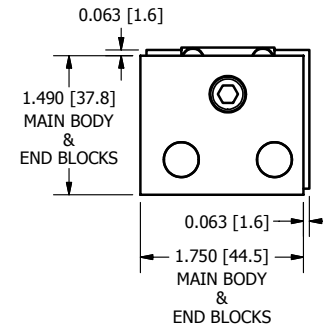

STROKE	A	B
0.50 [12.7]	6.75 [171.5]	0.50 [12.7]
1.00 [25.4]	7.25 [184.2]	0.50 [12.7]
1.50 [38.1]	7.75 [196.9]	0.50 [12.7]
2.00 [50.8]	8.75 [222.3]	1.00 [25.4]
2.50 [63.5]	9.75 [247.7]	1.50 [38.1]
3.00 [76.2]	10.75 [273.1]	2.00 [50.8]
3.50 [88.9]	11.75 [298.5]	2.50 [63.5]
4.00 [101.6]	12.75 [323.9]	3.00 [76.2]

STROKE TOLERANCE
 NOMINAL + 0.000 / - 0.030 [+0.0 / -0.8]

DURA-SLIDE
AIR-10