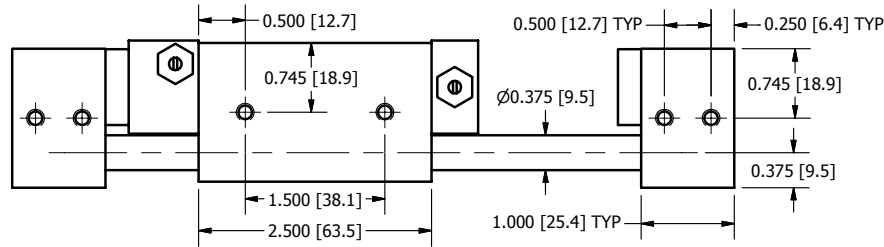

STROKE	A	B
0.50 [12.7]	6.75 [171.5]	0.50 [12.7]
1.00 [25.4]	7.25 [184.2]	0.50 [12.7]
1.50 [38.1]	7.75 [196.9]	0.50 [12.7]
2.00 [50.8]	8.75 [222.3]	1.00 [25.4]
2.50 [63.5]	9.75 [247.7]	1.50 [38.1]
3.00 [76.2]	10.75 [273.1]	2.00 [50.8]
3.50 [88.9]	11.75 [298.5]	2.50 [63.5]
4.00 [101.6]	12.75 [323.9]	3.00 [76.2]

STROKE TOLERANCE
 NOMINAL + 0.000 / - 0.030 [+0.0 / -0.8]

DURA-SLIDE
AIR-10