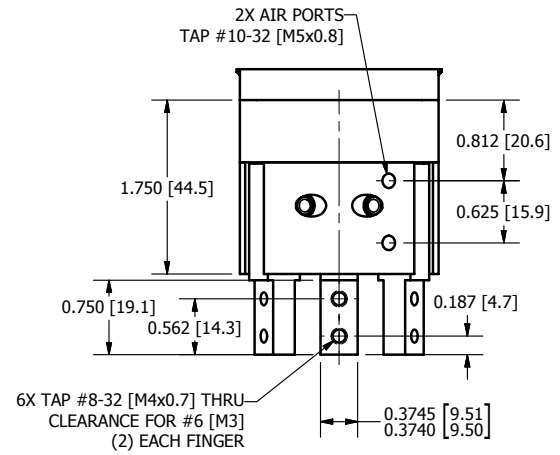

STANDARD ANGLE (SHOWN) - 5°  
 (-W OPTION) WIDE ANGLE - 10°  
 (-HD OPTION) HEAVY DUTY - 3.5°

**DURA-GRIP**  
**GH-31A**