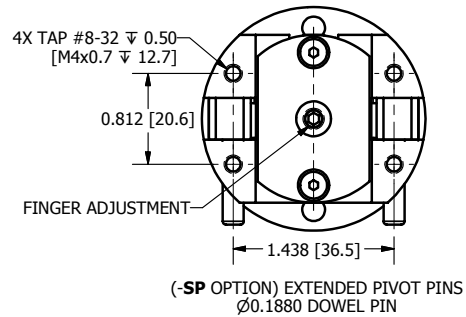

STANDARD (SHOWN) - 10°
 (-W OPTION) WIDE ANGLE - 20°
 (-HD OPTION) HIGH GRIP FORCE - 7°
 (-SFR OPTION) STATIONARY RIGHT FINGER
 (-SFL OPTION) STATIONARY LEFT FINGER

DURA-GRIP
GH-23A